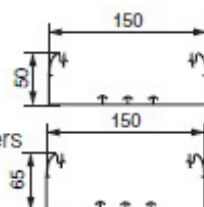

## 50 x 150 / 65 x 150

Pack	Cat.Nos
4 <sup>(1)</sup>	50 x 150   65 x 150 111 02   111 03

### Body

Supplied without cover  
Allow fitting of partial covers  
length 2 m

16 <sup>(1)</sup> 8 <sup>(1)</sup>	111 10 111 12
12 <sup>(1)</sup>	50 x 150   65 x 150 111 06   111 07
24 <sup>(1)</sup>	111 08   111 09

### Covers and partitions

Partial rigid cover 65 mm width  
Full rigid cover 130 mm width

Division partition for cover  
65 mm width

Separation partition

10	50 x 150   65 x 150 111 60   111 89
1	111 47   111 48
1	111 41   111 42
1	111 31   111 32
1	111 53   111 54
5	111 57
20	111 66
10	111 62
10	111 64