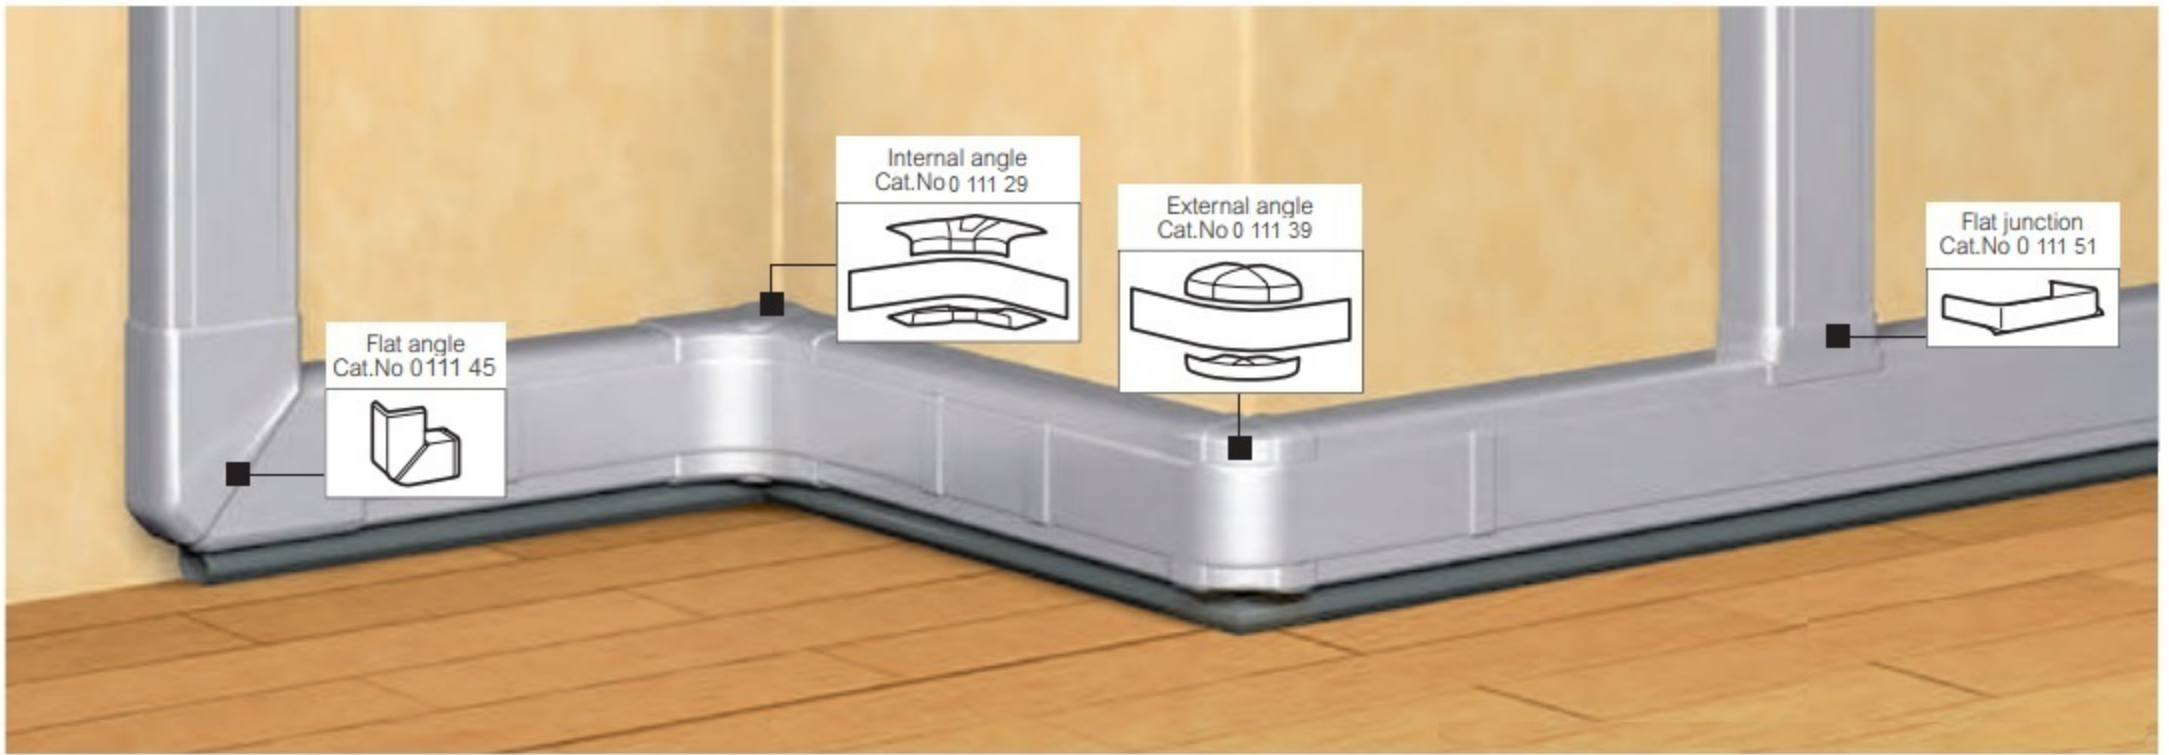

# Aluminium universal DLP trunking system 50 x 105 / 65 x 105

*Wiring capacity chart (p. 573)*  
*Selection table (p. 568-569)*

Pack	Cat.Nos		Body
8 <sup>(1)</sup>	50 x 105 111 00	65 x 105 111 01	Supplied without cover length 2 m

Pack	Cat.Nos		Cover and partition
16 <sup>(1)</sup>	111 11		Full rigid cover 85 mm width
24 <sup>(1)</sup>	50 x 105 111 08	65 x 105 111 09	Separation partition

Pack	Cat.Nos		Finishing accessories
20/10	50 x 105 111 58	65 x 105 111 59	End cap
1	111 45	111 46	Flat angle
1	111 39	111 40	External angle
1	111 29	111 30	Internal angle
1	111 51	111 52	Flat junction
5	111 57		Flat junction for specific sizes
20	111 66		Body joint
10	111 63		Cover joint