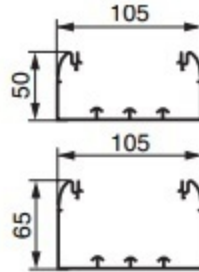

# Aluminium universal DLP trunking system 50 x 105 / 65 x 105

*Wiring capacity chart (p. 573)*  
*Selection table (p. 568-569)*

Pack	Cat.Nos		Body
8 <sup>(1)</sup>	50 x 105 111 00	65 x 105 111 01	Supplied without cover length 2 m

Pack	Cat.Nos		Cover and partition
16 <sup>(1)</sup>	111 11		Full rigid cover 85 mm width
24 <sup>(1)</sup>	50 x 105 111 08	65 x 105 111 09	Separation partition

Pack	Cat.Nos		Finishing accessories
20/10	50 x 105 111 58	65 x 105 111 59	End cap
1	111 45	111 46	Flat angle
1	111 39	111 40	External angle
1	111 29	111 30	Internal angle
1	111 51	111 52	Flat junction
5	111 57		Flat junction for specific sizes
20	111 66		Body joint
10	111 63		Cover joint