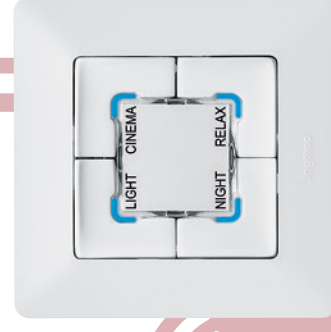

ALL PRODUCTS ARE AVAILABLE IN LIFE AND ALLURE STYLES

LCD RADIO TUNER

Set the mood with the radio or MP3 music or put your mind at rest with a baby monitor or an intercom, with this multi-functional sound system.

ILLUMINATED TWO-WAY SWITCH

Enjoy the freedom of controlling your lighting from two different points.

SCENARIO CONTROLLER

Save your lighting and ambience desires with four customizable settings – easily manageable from your smartphone or tablet.