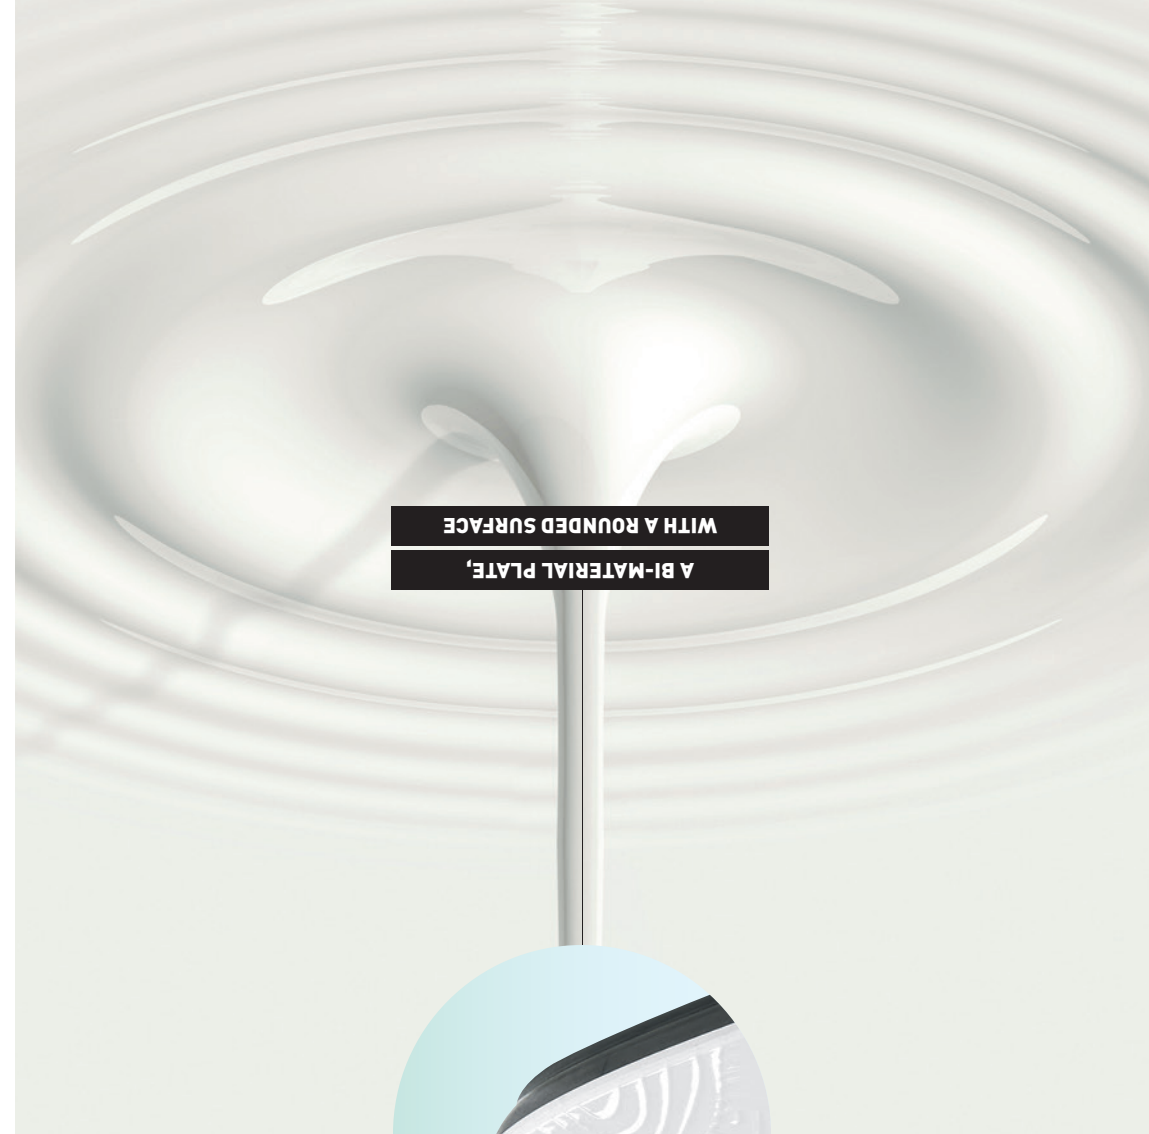

A BI-MATERIAL PLATE,
WITH A ROUNDED SURFACE