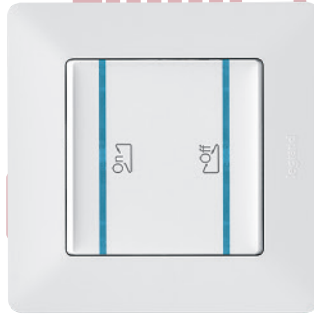

MYHOME SCREEN 10

Create an ambience, see who's at the door, add a soundtrack to your day - all through a single screen.

ALL PRODUCTS ARE AVAILABLE IN LIFE AND ALLURE STYLES

BASIC CONTROL

Light or shutter control made easy! Combine a few simple devices to create a home automation system.