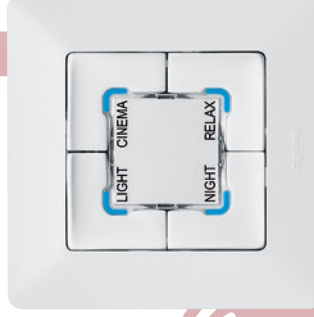

MYHOME SCREEN 10

Create an ambience, see who's at the door, add a soundtrack to your day - all through a single screen.

ALL PRODUCTS ARE AVAILABLE IN LIFE AND ALLURE STYLES

BASIC CONTROL

Light or shutter control made easy! Combine a few simple devices to create a home automation system.