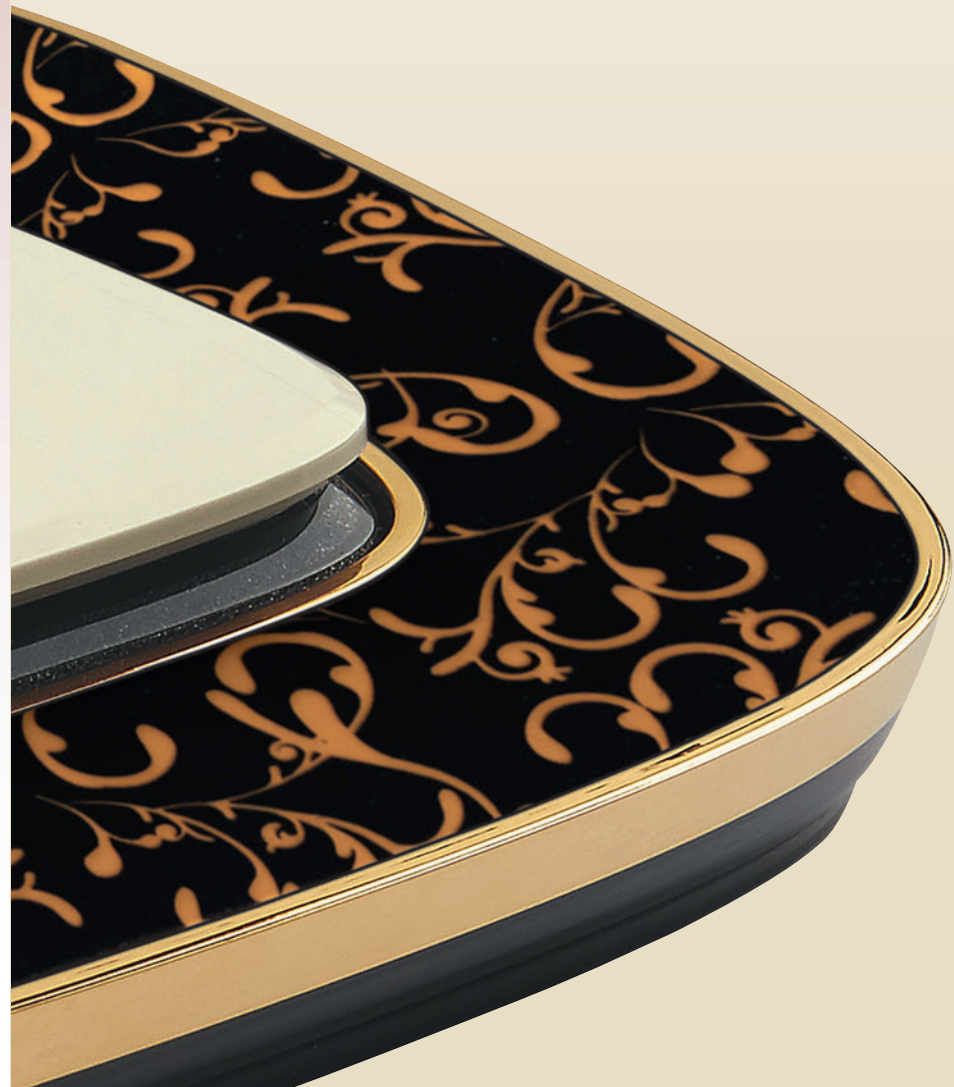

AN ICONIC
DESIGN

AN ICONIC DESIGN
**EXQUISITE AND
CONTEMPORARY**

A SHARP EDGE FOR AN INCREASED SENSATION OF LIGHTNESS.

THE DARK UNDERPLATES GIVE A SURPRISING SHADOW EFFECT.

Valena Allure represents a real innovation in design and form. Its curves both seduce and endow the product with exquisiteness and modernity. The range is the ideal choice for innovative personalities!

UNIQUELY AUDACIOUS

BLACK BAROQUE

NARCIS GOLD

PURPLE BAROQUE

NATURALLY REFINED

The most modern of designs is capable of being both confident and simple. Make a clear statement with a touch of elegant material. Embellish your walls with luxurious and genuine metals, glass, leather...